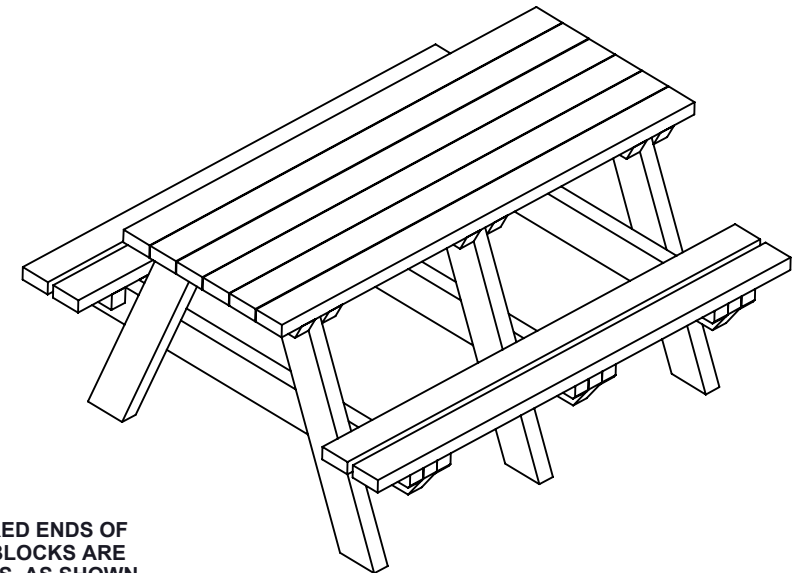

BEFORE FULLY TIGHTENING ALL SCREWS, CHECK THAT THE SEATS ARE SQUARE BY MEASURING ACROSS THE DIAGONALS. BOTH DIAGONAL MEASUREMENTS SHOULD BE EQUAL.

Please contact us if you need any further help or information.

DENHOLME PICNIC TABLE

Also for Otley Junior Activity Table
Assembly Guide - 2 of 2

Unit 8C, Top Land Country Business Park
Cragg Road, Mytholmroyd, Hebden Bridge,
West Yorkshire, HX7 5RW
Phone: 01422 419 555
Mail: info@britishrecycledplastic.co.uk

BRITISH
RECYCLED
PLASTIC