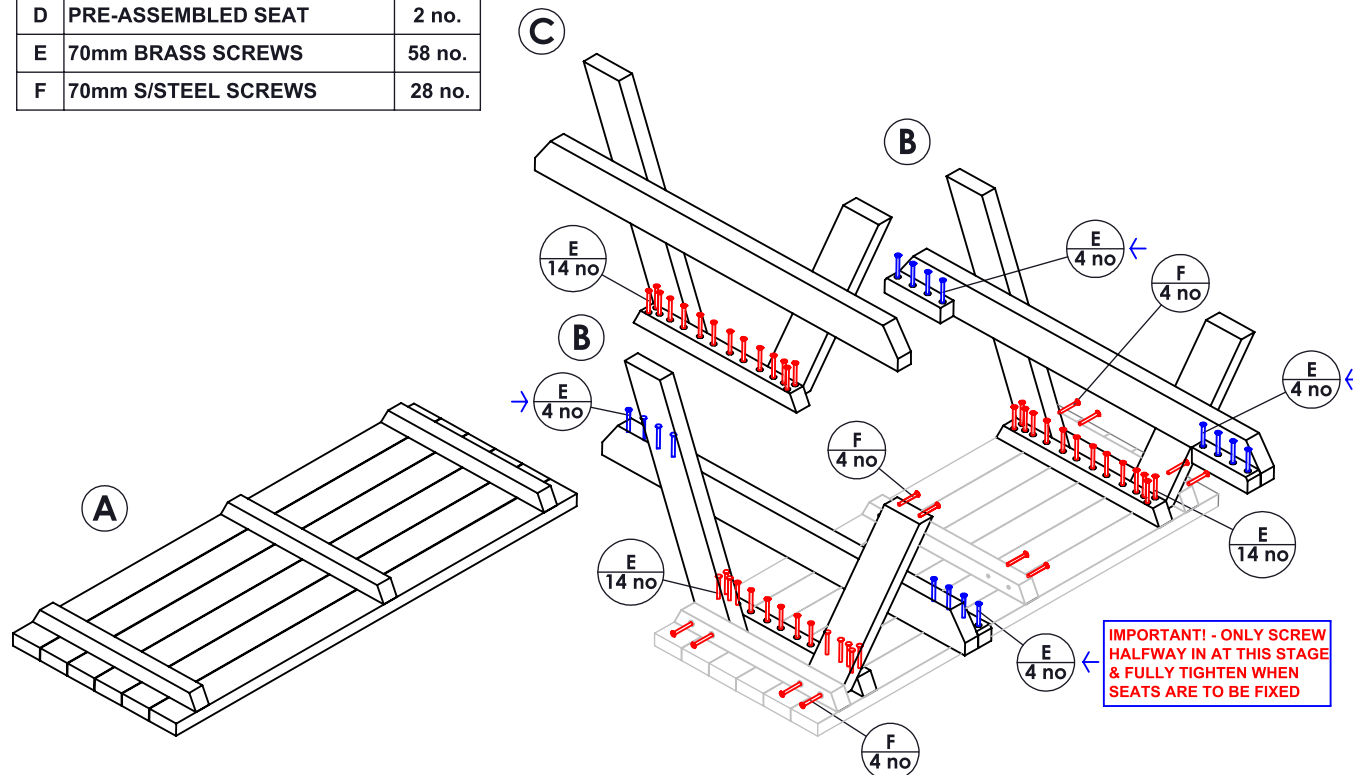

**PARTS LIST - 2 PERSON ASSEMBLY:-**

A	PRE-ASSEMBLED TABLE TOP	1 no.
B	END A-FRAME	2 no.
C	MIDDLE A-FRAME	1 no.
D	PRE-ASSEMBLED SEAT	2 no.
E	70mm BRASS SCREWS	58 no.
F	70mm S/STEEL SCREWS	28 no.

**TOOLS:-**

POWER DRILL WITH PHILIPS-HEAD BIT

MEASURING TAPE &amp; STRAIGHT EDGE

BEGIN ASSEMBLY WITH TABLETOP TURNED UPSIDE-DOWN.

FIX A-FRAMES TO TABLETOP USING 70mm SCREWS THROUGH PRE-DRILLED HOLES IN FIXING BARS.

BEFORE FULLY TIGHTENING ALL SCREWS, CHECK THAT THE SEATS ARE SQUARE BY MEASURING ACROSS THE DIAGONALS. BOTH DIAGONAL MEASUREMENTS SHOULD BE EQUAL.

ENSURE END A-FRAMES HAVE THE SEAT FIXING BLOCKS FACING INWARDS AS SHOWN

**IMPORTANT:-**

Ensure that you are familiar with these assembly instructions prior to commencing assembly.

We will not accept any claims resulting from products that have been wrongly assembled.

BRITISH  
RECYCLED  
PLASTIC 

**TOOLS:-**

POWER DRILL WITH PHILIPS-HEAD BIT

MEASURING TAPE &amp; STRAIGHT EDGE

TURN PICNIC TABLE OVER ONTO FEET AND FIX PRE-ASSEMBLED SEATS USING 70mm SCREWS THROUGH PRE-DRILLED HOLES IN SEAT FIXING BLOCKS.