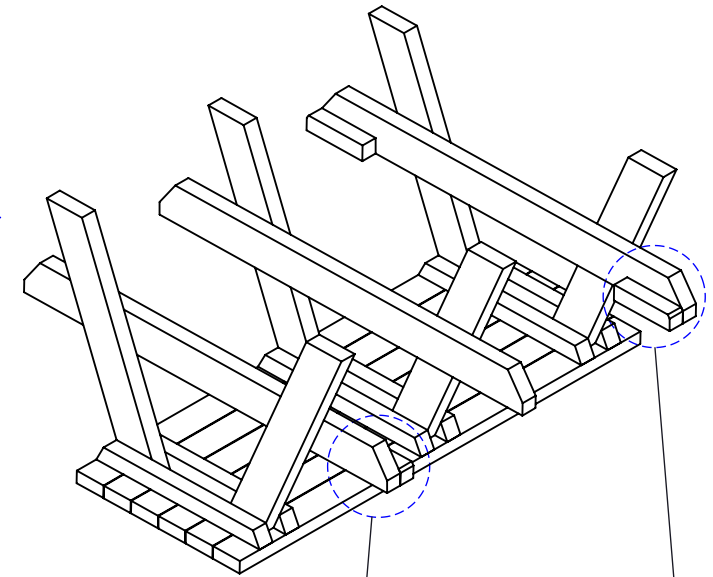

**PARTS LIST - 2 PERSON ASSEMBLY:-**

A	PRE-ASSEMBLED TABLE TOP	1 no.
B	END A-FRAME	2 no.
C	MIDDLE A-FRAME	1 no.
D	PRE-ASSEMBLED SEAT	2 no.
E	70mm BRASS SCREWS	58 no.
F	70mm S/STEEL SCREWS	28 no.

**TOOLS:-**

POWER DRILL WITH PHILIPS-HEAD BIT

MEASURING TAPE &amp; STRAIGHT EDGE

BEGIN ASSEMBLY WITH TABLETOP TURNED UPSIDE-DOWN.

FIX A-FRAMES TO TABLETOP USING 70mm SCREWS THROUGH PRE-DRILLED HOLES IN FIXING BARS.

BEFORE FULLY TIGHTENING ALL SCREWS, CHECK THAT THE SEATS ARE SQUARE BY MEASURING ACROSS THE DIAGONALS. BOTH DIAGONAL MEASUREMENTS SHOULD BE EQUAL.

ENSURE END A-FRAMES HAVE THE SEAT FIXING BLOCKS FACING INWARDS AS SHOWN

**IMPORTANT:-**

Ensure that you are familiar with these assembly instructions prior to commencing assembly.

We will not accept any claims resulting from products that have been wrongly assembled.