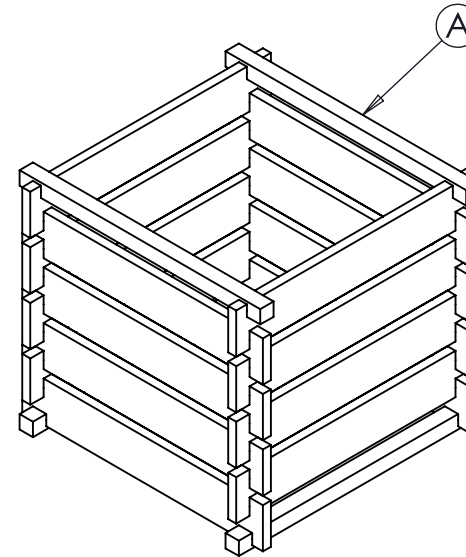

PARTS LIST - 1 PERSON ASSEMBLY:-

A	BASE/TOP PLANK	4 no.
B	SIDE PLANK 50mm/30mm RECESS	4 no.
C	SIDE PLANK 30mm RECESS	12 no.

START BY POSITIONING
BASE PLANK (A) AS SHOWN.

SLOT SIDE PLANK (B) ONTO BASE PLANK (A).

INCREASE HEIGHT BY SLOTTING
SIDE PLANK (C) ONTO SIDE PLANK (B).

IMPORTANT:-

Ensure that you are familiar with these assembly instructions prior to commencing assembly.

We will not accept any claims resulting from products that have been wrongly assembled.

BRITISH
RECYCLED
PLASTIC

PARTS LIST - 1 PERSON ASSEMBLY:-

A	BASE/TOP PLANK	4 no.
B	SIDE PLANK 50mm/30mm RECESS	4 no.
C	SIDE PLANK 30mm RECESS	12 no.

SLOT SIDE PLANK (B) ONTO
SIDE PLANK (C) AS SHOWN.

FINALLY, SLOT TOP PLANK (A) ONTO SIDE PLANK (B).
THIS COMPLETES THE COMPOST BIN ASSEMBLY.