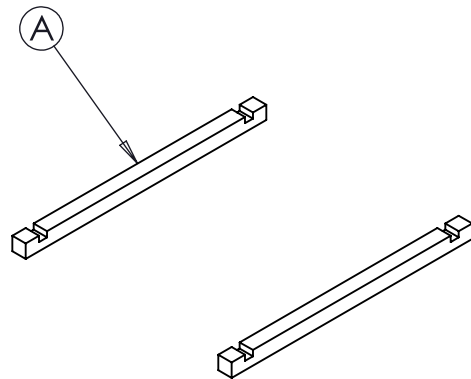

PARTS LIST - 1 PERSON ASSEMBLY:-

A	BASE/TOP PLANK	4 no.
B	SIDE PLANK 50mm/30mm RECESS	4 no.
C	SIDE PLANK 30mm RECESS	12 no.

START BY POSITIONING
BASE PLANK (A) AS SHOWN.

SLOT SIDE PLANK (B) ONTO BASE PLANK (A).

INCREASE HEIGHT BY SLOTTING
SIDE PLANK (C) ONTO SIDE PLANK (B).

IMPORTANT:-

Ensure that you are familiar with these assembly instructions prior to commencing assembly.

We will not accept any claims resulting from products that have been wrongly assembled.

BRITISH
RECYCLED
PLASTIC

PARTS LIST - 1 PERSON ASSEMBLY:-

A	BASE/TOP PLANK	4 no.
B	SIDE PLANK 50mm/30mm RECESS	4 no.
C	SIDE PLANK 30mm RECESS	12 no.

SLOT SIDE PLANK (B) ONTO
SIDE PLANK (C) AS SHOWN.

FINALLY, SLOT TOP PLANK (A) ONTO SIDE PLANK (B).
THIS COMPLETES THE COMPOST BIN ASSEMBLY.