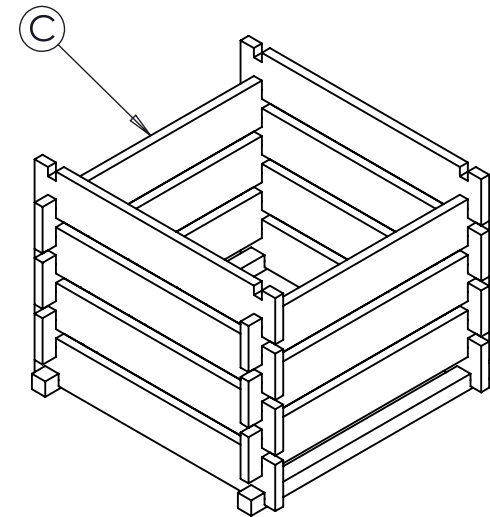

PARTS LIST - 1 PERSON ASSEMBLY:-

A	BASE/TOP PLANK	4 no.
B	SIDE PLANK 50mm/30mm RECESS	4 no.
C	SIDE PLANK 30mm RECESS	12 no.

START BY POSITIONING
BASE PLANK (A) AS SHOWN.

SLOT SIDE PLANK (B) ONTO BASE PLANK (A).

INCREASE HEIGHT BY SLOTTING
SIDE PLANK (C) ONTO SIDE PLANK (B).

IMPORTANT:-

Ensure that you are familiar with these assembly instructions prior to commencing assembly.

We will not accept any claims resulting from products that have been wrongly assembled.

BRITISH
RECYCLED
PLASTIC

PARTS LIST - 1 PERSON ASSEMBLY:-

A	BASE/TOP PLANK	4 no.
B	SIDE PLANK 50mm/30mm RECESS	4 no.
C	SIDE PLANK 30mm RECESS	12 no.

SLOT SIDE PLANK (B) ONTO
SIDE PLANK (C) AS SHOWN.

FINALLY, SLOT TOP PLANK (A) ONTO SIDE PLANK (B).
THIS COMPLETES THE COMPOST BIN ASSEMBLY.