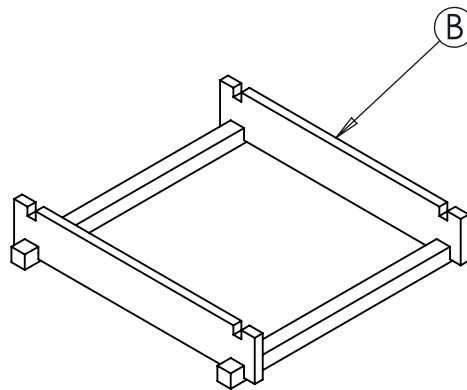

PARTS LIST - 1 PERSON ASSEMBLY:-

A	BASE/TOP PLANK	4 no.
B	SIDE PLANK 50mm/30mm RECESS	4 no.
C	SIDE PLANK 30mm RECESS	12 no.

START BY POSITIONING
BASE PLANK (A) AS SHOWN.

SLOT SIDE PLANK (B) ONTO BASE PLANK (A).

INCREASE HEIGHT BY SLOTTING
SIDE PLANK (C) ONTO SIDE PLANK (B).

IMPORTANT:-

Ensure that you are familiar with these assembly instructions prior to commencing assembly.

We will not accept any claims resulting from products that have been wrongly assembled.

BRITISH
RECYCLED
PLASTIC

PARTS LIST - 1 PERSON ASSEMBLY:-

A	BASE/TOP PLANK	4 no.
B	SIDE PLANK 50mm/30mm RECESS	4 no.
C	SIDE PLANK 30mm RECESS	12 no.

SLOT SIDE PLANK (B) ONTO
SIDE PLANK (C) AS SHOWN.

FINALLY, SLOT TOP PLANK (A) ONTO SIDE PLANK (B).
THIS COMPLETES THE COMPOST BIN ASSEMBLY.