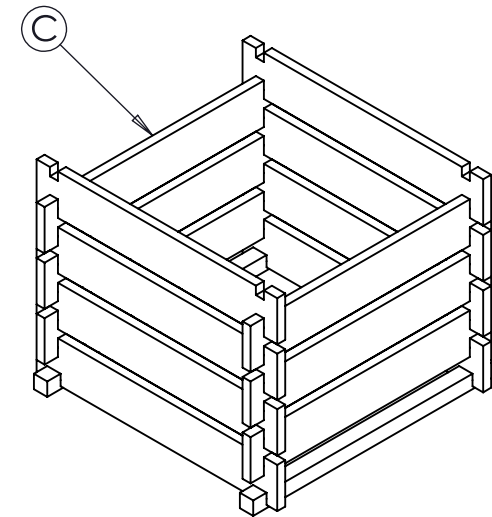

PARTS LIST - 1 PERSON ASSEMBLY:-

A	BASE/TOP PLANK	4 no.
B	SIDE PLANK 50mm/30mm RECESS	4 no.
C	SIDE PLANK 30mm RECESS	12 no.

START BY POSITIONING
BASE PLANK (A) AS SHOWN.

SLOT SIDE PLANK (B) ONTO BASE PLANK (A).

INCREASE HEIGHT BY SLOTTING
SIDE PLANK (C) ONTO SIDE PLANK (B).

IMPORTANT:-

Ensure that you are familiar with these assembly instructions prior to commencing assembly.

We will not accept any claims resulting from products that have been wrongly assembled.

BRITISH
RECYCLED
PLASTIC

PARTS LIST - 1 PERSON ASSEMBLY:-

A	BASE/TOP PLANK	4 no.
B	SIDE PLANK 50mm/30mm RECESS	4 no.
C	SIDE PLANK 30mm RECESS	12 no.

SLOT SIDE PLANK (B) ONTO
SIDE PLANK (C) AS SHOWN.

FINALLY, SLOT TOP PLANK (A) ONTO SIDE PLANK (B).
THIS COMPLETES THE COMPOST BIN ASSEMBLY.