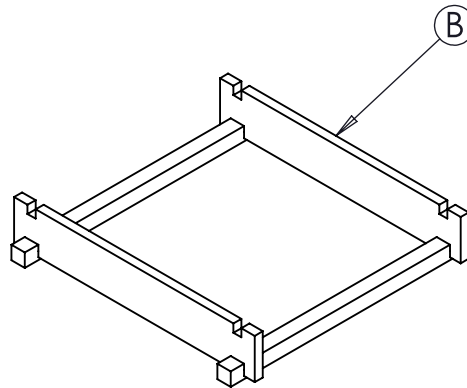

PARTS LIST - 1 PERSON ASSEMBLY:-

A	BASE/TOP PLANK	4 no.
B	SIDE PLANK 50mm/30mm RECESS	4 no.
C	SIDE PLANK 30mm RECESS	12 no.

START BY POSITIONING
BASE PLANK (A) AS SHOWN.

SLOT SIDE PLANK (B) ONTO BASE PLANK (A).

INCREASE HEIGHT BY SLOTTING
SIDE PLANK (C) ONTO SIDE PLANK (B).

IMPORTANT:-

Ensure that you are familiar with these assembly instructions prior to commencing assembly.

We will not accept any claims resulting from products that have been wrongly assembled.

BRITISH
RECYCLED
PLASTIC

PARTS LIST - 1 PERSON ASSEMBLY:-

A	BASE/TOP PLANK	4 no.
B	SIDE PLANK 50mm/30mm RECESS	4 no.
C	SIDE PLANK 30mm RECESS	12 no.

SLOT SIDE PLANK (B) ONTO
SIDE PLANK (C) AS SHOWN.

FINALLY, SLOT TOP PLANK (A) ONTO SIDE PLANK (B).
THIS COMPLETES THE COMPOST BIN ASSEMBLY.