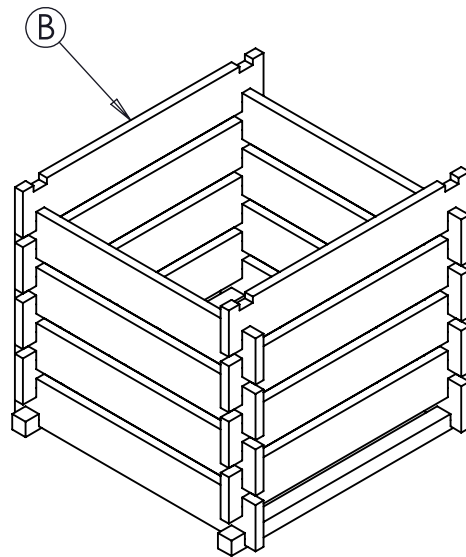

PARTS LIST - 1 PERSON ASSEMBLY:-

A	BASE/TOP PLANK	4 no.
B	SIDE PLANK 50mm/30mm RECESS	4 no.
C	SIDE PLANK 30mm RECESS	12 no.

START BY POSITIONING
BASE PLANK (A) AS SHOWN.

SLOT SIDE PLANK (B) ONTO BASE PLANK (A).

INCREASE HEIGHT BY SLOTTING
SIDE PLANK (C) ONTO SIDE PLANK (B).

IMPORTANT:-

Ensure that you are familiar with these assembly instructions prior to commencing assembly.

We will not accept any claims resulting from products that have been wrongly assembled.

BRITISH
RECYCLED
PLASTIC

PARTS LIST - 1 PERSON ASSEMBLY:-

A	BASE/TOP PLANK	4 no.
B	SIDE PLANK 50mm/30mm RECESS	4 no.
C	SIDE PLANK 30mm RECESS	12 no.

SLOT SIDE PLANK (B) ONTO
SIDE PLANK (C) AS SHOWN.

FINALLY, SLOT TOP PLANK (A) ONTO SIDE PLANK (B).
THIS COMPLETES THE COMPOST BIN ASSEMBLY.