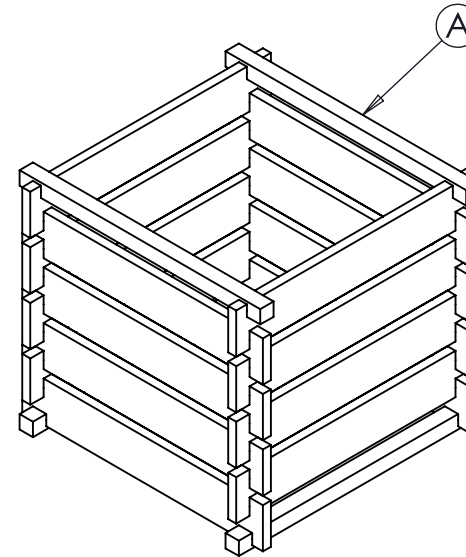

PARTS LIST - 1 PERSON ASSEMBLY:-

A	BASE/TOP PLANK	4 no.
B	SIDE PLANK 50mm/30mm RECESS	4 no.
C	SIDE PLANK 30mm RECESS	12 no.

START BY POSITIONING
BASE PLANK (A) AS SHOWN.

SLOT SIDE PLANK (B) ONTO BASE PLANK (A).

BRITISH
RECYCLED
PLASTIC

PARTS LIST - 1 PERSON ASSEMBLY:-

A	BASE/TOP PLANK	4 no.
B	SIDE PLANK 50mm/30mm RECESS	4 no.
C	SIDE PLANK 30mm RECESS	12 no.

SLOT SIDE PLANK (B) ONTO
SIDE PLANK (C) AS SHOWN.

FINALLY, SLOT TOP PLANK (A) ONTO SIDE PLANK (B).
THIS COMPLETES THE COMPOST BIN ASSEMBLY.