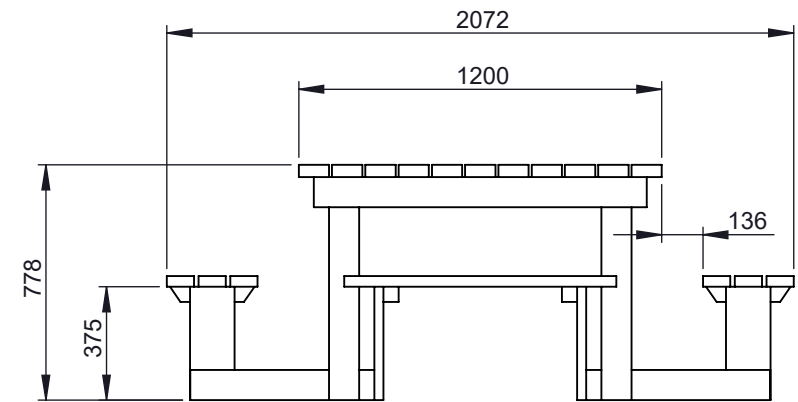

SEAT

TOP

U/SIDE
OF TOP

TYPICAL ELEVATION

SQUARE PICNIC TABLE: Key Dimensions

Unit 8F, Top Land Country Business Park
Cragg Road, Mytholmroyd, Hebden Bridge,
West Yorkshire, HX7 5RW
Phone: 01422 419 555
Mail: info@britishrecycledplastic.co.uk