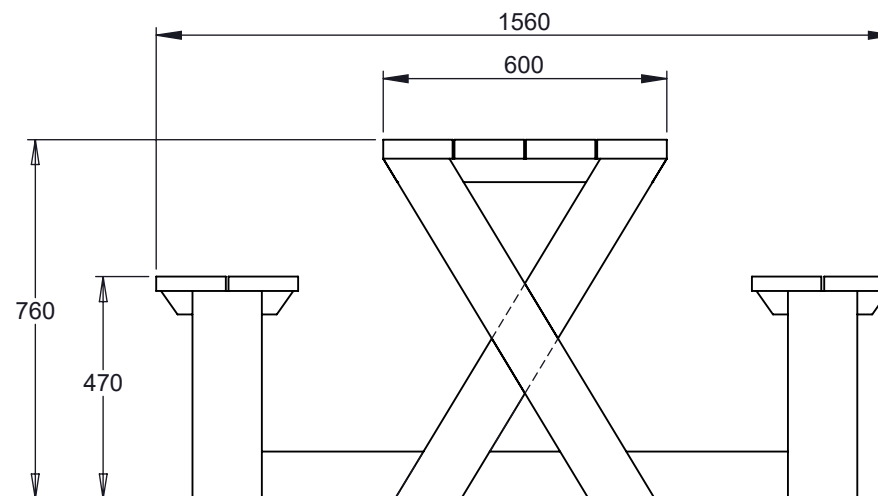

SEAT

TOP

U/SIDE  
OF TOP

TYPICAL ELEVATION

## 2 SEATER WALKTHROUGH PICNIC TABLE: Key Dimensions

Unit 8F, Top Land Country Business Park  
Cragg Road, Mytholmroyd, Hebden Bridge,  
West Yorkshire, HX7 5RW  
Phone: 01422 419 555  
Mail: [info@britishrecycledplastic.co.uk](mailto:info@britishrecycledplastic.co.uk)