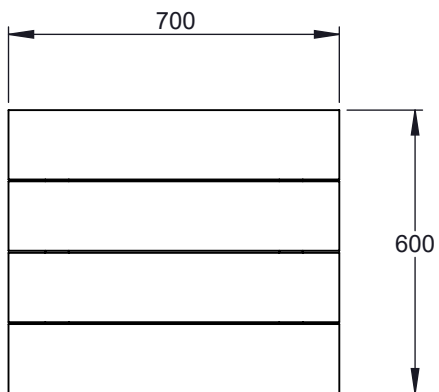

SEAT

TOP

U/SIDE  
OF TOP

TYPICAL ELEVATION

## 2 SEATER WALKTHROUGH PICNIC TABLE: Key Dimensions

Unit 8F, Top Land Country Business Park  
Cragg Road, Mytholmroyd, Hebden Bridge,  
West Yorkshire, HX7 5RW  
Phone: 01422 419 555  
Mail: [info@britishrecycledplastic.co.uk](mailto:info@britishrecycledplastic.co.uk)