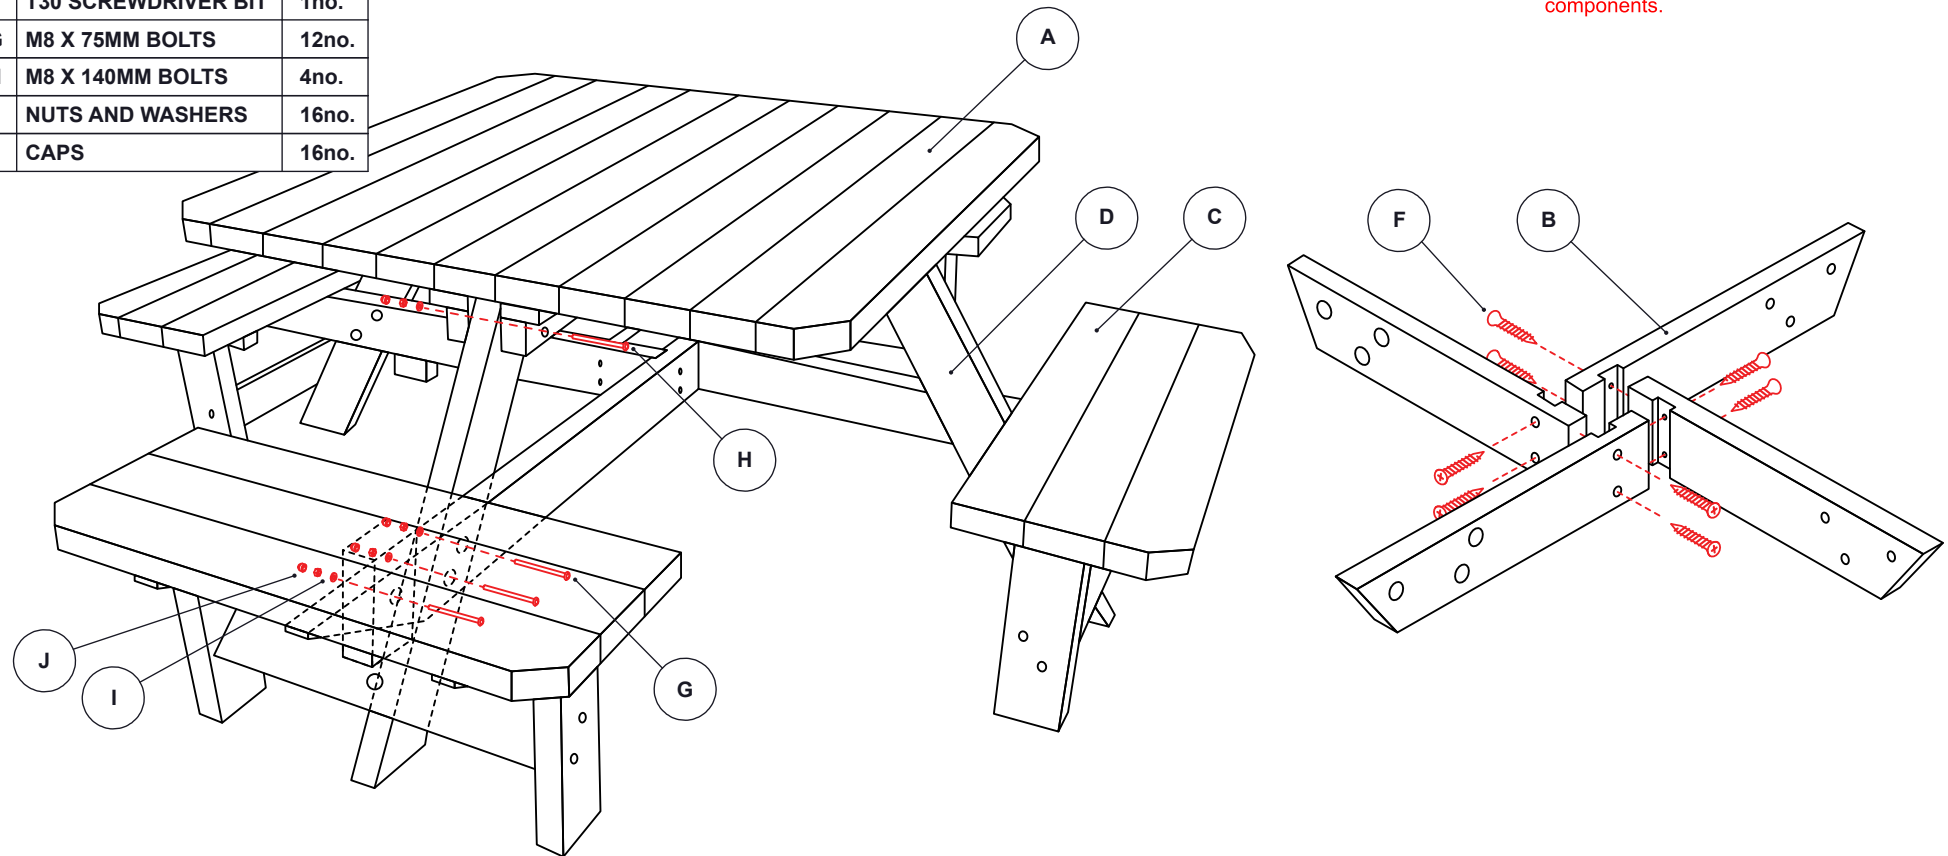

PARTS LIST - 2 PERSON ASSEMBLY:-

A	TABLE TOP	1no.
B	CROSS MEMBERS	4no.
C	SEATS	4no.
D	LEGS	4no.
E	6 X 80 SCREWS	8no.
F	T30 SCREWDRIVER BIT	1no.
G	M8 X 75MM BOLTS	12no.
H	M8 X 140MM BOLTS	4no.
I	NUTS AND WASHERS	16no.
J	CAPS	16no.

TOOLS:-

SCREWDRIVER TO TAKE INTERCHANGEABLE HEADS

13MM RATCHET (SPANNER WILL NOT WORK)

HAMMER

IMPORTANT:-

Ensure that you are familiar with these assembly instructions prior to commencing assembly.

We will not accept any claims resulting from products that have been wrongly assembled.

Employ safe lifting procedures when handling components.

Please take care to install your furniture on level ground to ensure it looks its best for decades to come.
Please note that all dimensions are subject to a tolerance of + or - 3%

Please contact us if you need any further help or information.

BREARLEY BENCH

Assembly Guide

Unit 8F, Top Land Country Business Park
Cragg Road, Mytholmroyd, Hebden Bridge,
West Yorkshire, HX7 5RW
Phone: 01422 419 555
Mail: info@britishrecycledplastic.co.uk

**BRITISH
RECYCLED
PLASTIC**